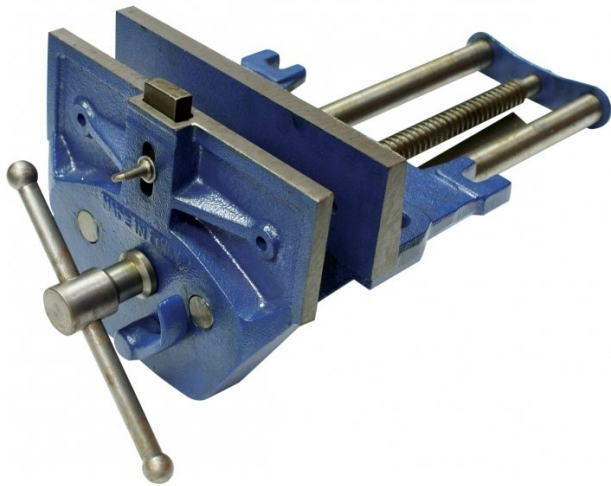

## Wood Working Vice - WV-230

230mm Jaw Width

Quick Release, 260mm Maximum Opening

**On Sale**

Ex GST

~~\$160.00~~

**\$133.91**

Inc GST

~~\$184.00~~

**\$154.00**

ORDER CODE:	V184
MODEL:	WV-230
Type:	Under Bench Vice with & Quick Release
Jaw Width (mm):	230
Maximum Opening (mm):	260
Nett Weight (kg):	18

### Description

Well built traditional carpenter's vices complete with automatic quick release and front dog that's well engineered and finished. Ideally the jaws should be lined with hard wood and fitted to the bench so that the rear jaw is in line with both the face and top of the bench.

### Features

- Cast iron construction
- 260mm maximum opening
- Quick action dog-release
- Polished guide rods
- Mounts under bench